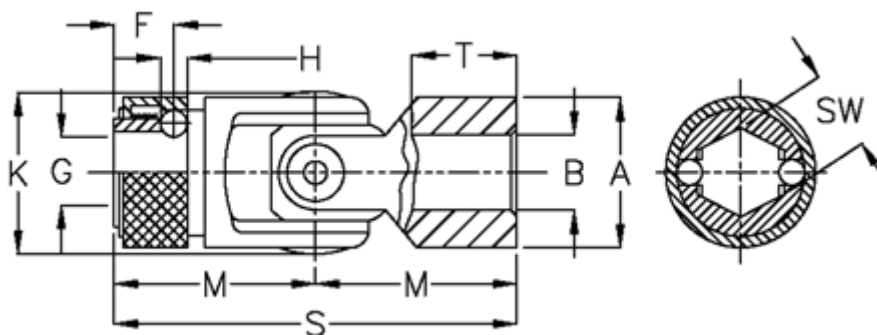

# Data Sheet

Article number: 07750426

Description: Cross joint w/slide bearing  
W/rapid change coupling, 0.750.426

## Measures

A	= 50	s	= 132
B H7	= 25	sw	= 25.00
F	= 20.5	T	= 40
G	= 23.0		
H	= 10.00		
K	= 52.5		
M	= 66		
MD max N m	= 290		